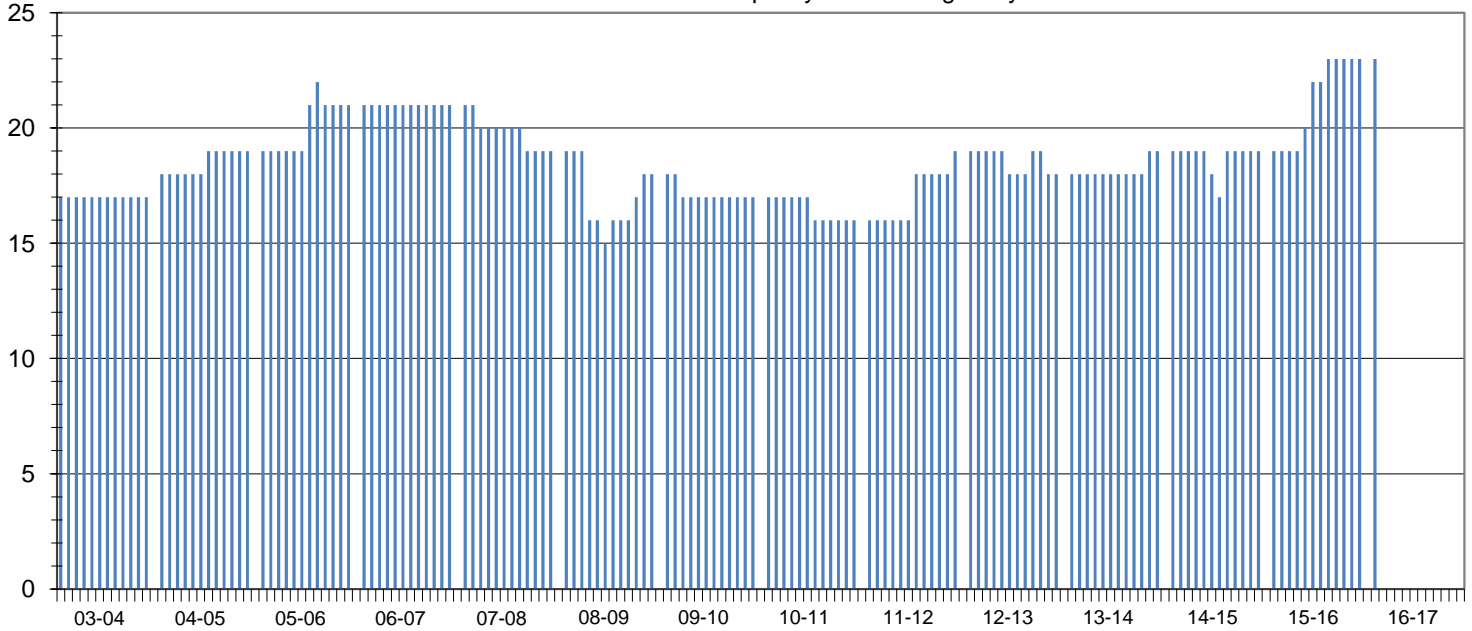

Date: August 13, 2016

Lions Club Health Assessment Report

District: **A711** Zone: **34B** Club# **040621** Club Name: **Huttonville**

Huttonville Lions Club Membership July 2003 through July 2016

Club Status: **Good Standing** Last MMR Report: **May 2016**

Club Membership History

Lions Year	New Members	Reinstated Members	Transfer In Members	Dropped Members	Member Count	Net Change	Resigned in Good Standing	Transfer Out in Good Standing	Non-Payment of Dues / Non-Attendance	Other	Moved	Deceased
2003-2004	0	0	0	0	17	0						
2004-2005	1	0	1	0	19	2						
2005-2006	3	0	0	-1	21	2						
2006-2007	0	0	0	0	21	0						
2007-2008	0	0	0	-2	19	-2	0	0	0	0	1	1
2008-2009	2	0	1	-4	18	-1	1	3	0	0	0	0
2009-2010	0	0	0	-1	17	-1	1	0	0	0	0	0
2010-2011	0	0	0	-1	16	-1	0	0	0	0	0	1
2011-2012	1	0	2	0	19	3	0	0	0	0	0	0
2012-2013	1	0	0	-2	18	-1	1	0	0	1	0	0
2013-2014	1	0	0	0	19	1	0	0	0	0	0	0
2014-2015	2	0	0	-2	19	0	0	0	1	0	0	1
2015-2016	4	0	0	0	23	4	0	0	0	0	0	0
2016-2017*	4	0	0	0	23	4	0	0	0	0	0	0

Current Club Membership Profile

Age		Length of Service			Gender		Dropped Member ** Length of Service	
District Average (years) :		District Average (years) :		Female Lions in District :		District Average (years) :		
65.4		13.1		86		5.1		
Club Average (years) :		Club Average (years) :		Male Lions in District :		Club Average (years) :		
0.0		0.0		17		8.4		
18 - 29 (years)	0	0 - 5 (years)	0	Female Lions in Club :		0 - 1 (years)	2	
30 - 39 (years)	0	6 - 10 (years)	0	0		2 - 3 (years)	1	
40 - 49 (years)	0	11 - 15 (years)	0	0.0%		11.1%		
50 - 59 (years)	0	16 - 20 (years)	0	0.0%		11.1%		
60 - 69 (years)	0	21 - 25 (years)	0	0.0%		11.1%		
70 + (years)	0	26 - 30 (years)	0	0.0%		11.1%		
Unknown	23	31 + (years)	0	0.0%		0.0%		
				Family Units				
				District Family Units - HH :		6 - 10 (years)		
				95		2		
				District Family Units - 1/2 Dues :		11 - 15 (years)		
				103		1		
				Club Family Units - HH :		16 - 20 (years)		
				1		2		
				Club Family Units - 1/2 Dues :		21 + (years)		
				1		0		