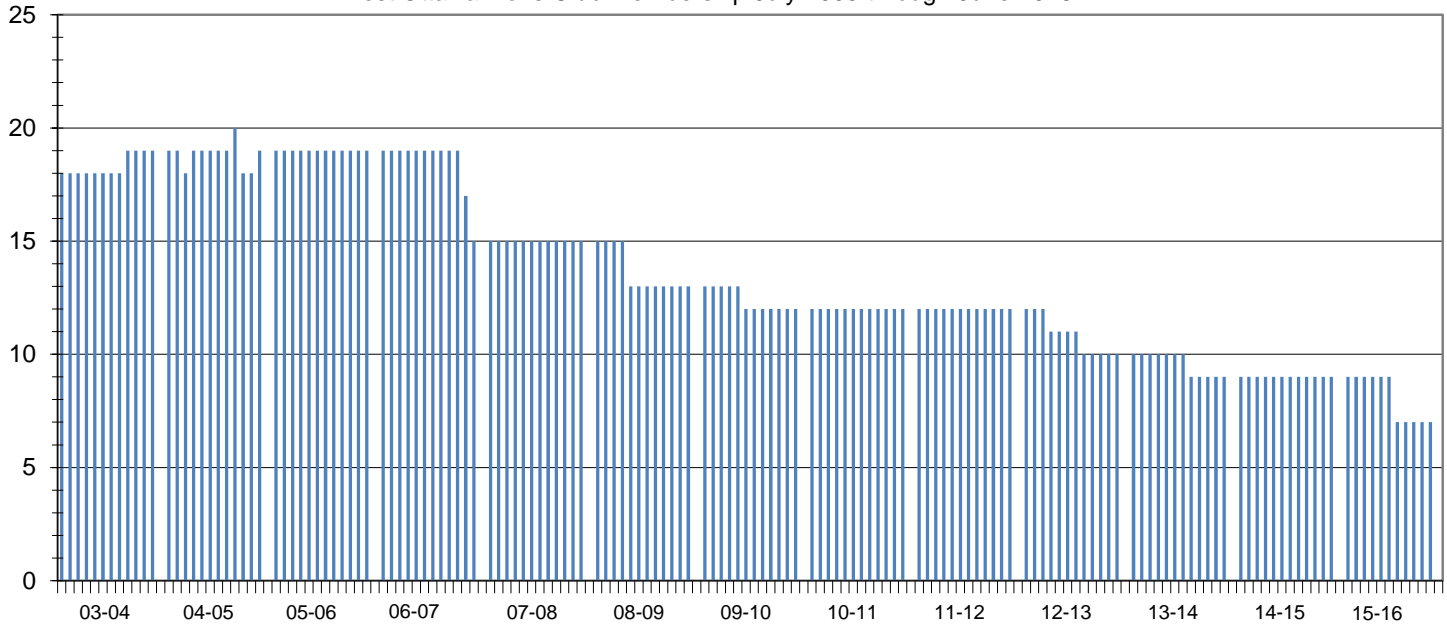

Date: July 15, 2016

Lions Club Health Assessment Report

District: **A4** Zone: **13 South** Club# **014654** Club Name:

West Ottawa

West Ottawa Lions Club Membership July 2003 through June 2016

Club Status: **Cancelled** Last MMR Report: **June 2016**

Club Membership History

Lions Year	New Members	Reinstated Members	Transfer In Members	Dropped Members	Member Count	Net Change	Resigned in Good Standing	Transfer Out in Good Standing	Non-Payment of Dues / Non-Attendance	Other	Moved	Deceased
2003-2004	1	0	0	0	19	1						
2004-2005	3	0	0	-3	19	0						
2005-2006	2	0	0	-2	19	0						
2006-2007	0	0	0	-4	15	-4						
2007-2008	0	0	0	0	15	0	0	0	0	0	0	0
2008-2009	0	0	0	-2	13	-2	1	1	0	0	0	0
2009-2010	0	0	0	-1	12	-1	0	0	0	0	0	1
2010-2011	0	0	0	0	12	0	0	0	0	0	0	0
2011-2012	0	0	0	0	12	0	0	0	0	0	0	0
2012-2013	0	0	0	-2	10	-2	0	0	0	0	1	1
2013-2014	0	0	0	-1	9	-1	0	0	0	0	0	1
2014-2015	0	0	0	0	9	0	0	0	0	0	0	0
2015-2016*	0	0	0	-9	0	-9	7	0	0	0	0	2

Current Club Membership Profile

Age		Length of Service			Gender		Dropped Member ** Length of Service				
District Average (years) :		65.2	District Average (years) :		14.6	Female Lions in District :	98	4900.0%	District Average (years) :		6.7
Club Average (years) :		0.0	Club Average (years) :		0.0	Male Lions in District :	28	1400.0%	Club Average (years) :		27.5
18 - 29 (years)	0	0.0%	0 - 5 (years)	0	0.0%	Female Lions in Club :	0	0.0%	0 - 1 (years)	1	10.0%
30 - 39 (years)	0	0.0%	6 - 10 (years)	0	0.0%	Male Lions in Club :	0	0.0%	2 - 3 (years)	1	10.0%
40 - 49 (years)	0	0.0%	11 - 15 (years)	0	0.0%	Family Units			4 - 5 (years)	0	0.0%
50 - 59 (years)	0	0.0%	16 - 20 (years)	0	0.0%	District Family Units - HH :		121	6 - 10 (years)	0	0.0%
60 - 69 (years)	0	0.0%	21 - 25 (years)	0	0.0%	District Family Units - 1/2 Dues :		126	11 - 15 (years)	1	10.0%
70 + (years)	0	0.0%	26 - 30 (years)	0	0.0%	Club Family Units - HH :		0	16 - 20 (years)	3	30.0%
Unknown	0	0.0%	31 + (years)	0	0.0%	Club Family Units - 1/2 Dues :		0	21 + (years)	4	40.0%

* - current fiscal year-to-date, ** - dropped members do not include deceased members