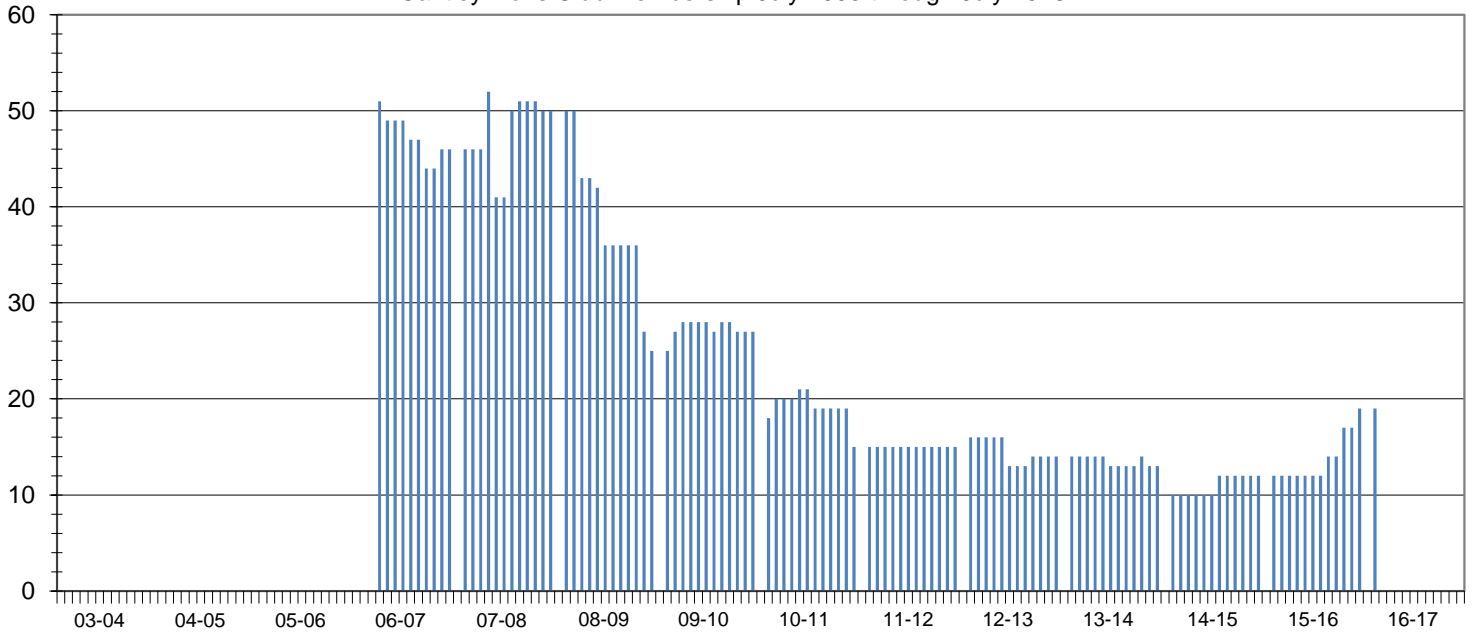

Date: August 13, 2016

Lions Club Health Assessment Report

District: **A4** Zone: **13 North** Club# **097703** Club Name:

Cantley

Cantley Lions Club Membership July 2003 through July 2016

Club Status: **Good Standing** Last MMR Report: **June 2016**

Club Membership History

Lions Year	New Members	Reinstated Members	Transfer In Members	Dropped Members	Member Count	Net Change	Resigned in Good Standing	Transfer Out in Good Standing	Non-Payment of Dues / Non-Attendance	Other	Moved	Deceased
2003-2004												
2004-2005												
2005-2006												
2006-2007	54	2	2	-12	46	46						
2007-2008	16	5	0	-17	50	4	5	0	12	0	0	0
2008-2009	6	2	0	-33	25	-25	22	0	10	0	0	1
2009-2010	3	2	0	-3	27	2	2	0	0	1	0	0
2010-2011	3	2	0	-17	15	-12	2	0	11	2	2	0
2011-2012	0	0	0	0	15	0	0	0	0	0	0	0
2012-2013	5	0	0	-6	14	-1	2	0	3	1	0	0
2013-2014	1	0	0	-2	13	-1	0	0	0	0	1	0
2014-2015	4	0	0	-5	12	-1	0	0	1	0	2	1
2015-2016	8	0	0	-1	19	7	0	0	0	0	0	0
2016-2017*	8	0	0	-1	19	7	0	0	0	0	0	0

Current Club Membership Profile

Age			Length of Service			Gender			Dropped Member ** Length of Service		
District Average (years) : 65.1			District Average (years) : 14.4			Female Lions in District : 98		4900.0%	District Average (years) : 6.7		
Club Average (years) : 0.0			Club Average (years) : 0.0			Male Lions in District : 28		1400.0%	Club Average (years) : 2.3		
18 - 29 (years)	0	0.0%	0 - 5 (years)	0	0.0%	Female Lions in Club : 4		0.0%	0 - 1 (years)	38	48.1%
30 - 39 (years)	0	0.0%	6 - 10 (years)	0	0.0%	Male Lions in Club : 2		0.0%	2 - 3 (years)	33	41.8%
40 - 49 (years)	0	0.0%	11 - 15 (years)	0	0.0%	Family Units					
50 - 59 (years)	0	0.0%	16 - 20 (years)	0	0.0%	District Family Units - HH :		121	6 - 10 (years)	1	1.3%
60 - 69 (years)	0	0.0%	21 - 25 (years)	0	0.0%	District Family Units - 1/2 Dues :		126	11 - 15 (years)	0	0.0%
70 + (years)	0	0.0%	26 - 30 (years)	0	0.0%	Club Family Units - HH :		6	16 - 20 (years)	0	0.0%
Unknown	19	0.0%	31 + (years)	0	0.0%	Club Family Units - 1/2 Dues :		6	21 + (years)	0	0.0%