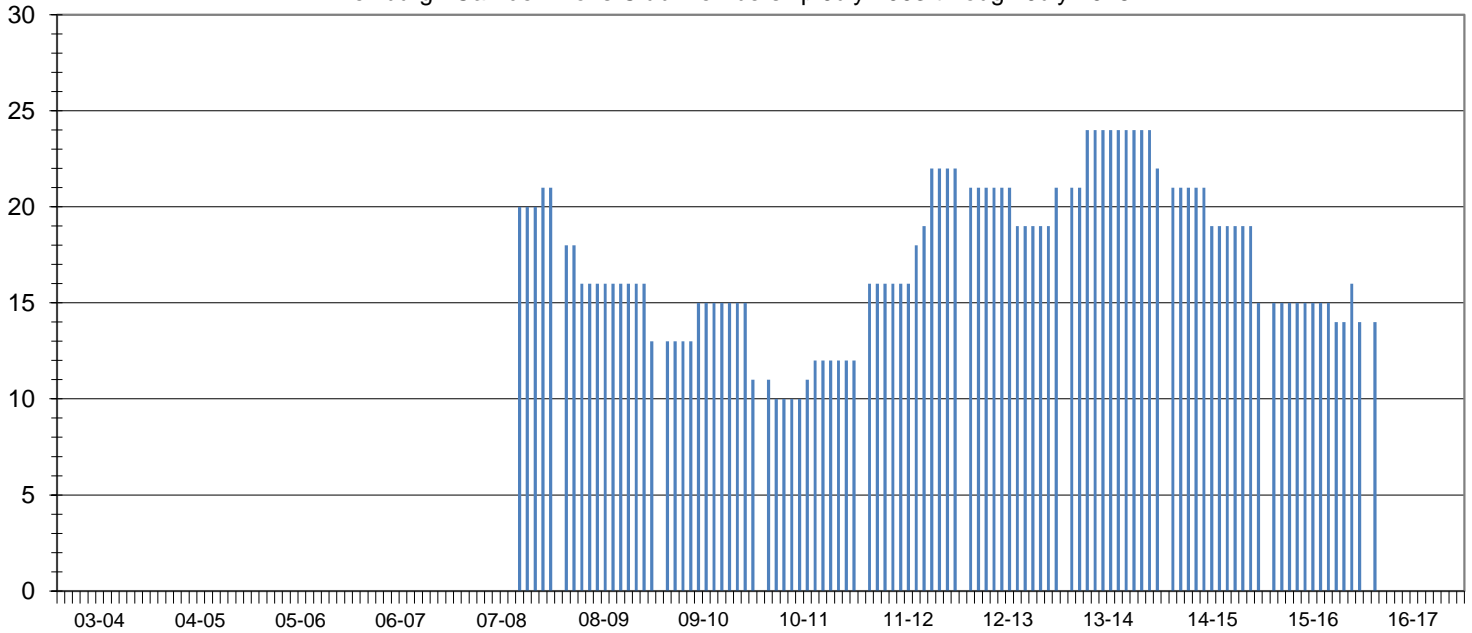

Date: August 13, 2016

Lions Club Health Assessment Report

District: **A3** Zone: **11 East** Club# **101184** Club Name: **Newburgh Camden**

Newburgh Camden Lions Club Membership July 2003 through July 2016

Club Status: **Good Standing** Last MMR Report: **June 2016**

Club Membership History

Lions Year	New Members	Reinstated Members	Transfer In Members	Dropped Members	Member Count	Net Change	Resigned in Good Standing	Transfer Out in Good Standing	Non-Payment of Dues / Non-Attendance	Other	Moved	Deceased
2003-2004												
2004-2005												
2005-2006												
2006-2007												
2007-2008	22	0	0	-1	21	21	1	0	0	0	0	0
2008-2009	1	0	0	-9	13	-8	5	0	0	3	1	0
2009-2010	3	0	0	-5	11	-2	2	1	2	0	0	0
2010-2011	3	0	0	-2	12	1	2	0	0	0	0	0
2011-2012	12	0	0	-2	22	10	2	0	0	0	0	0
2012-2013	2	0	0	-3	21	-1	0	0	2	0	1	0
2013-2014	3	1	0	-3	22	1	0	0	0	0	0	0
2014-2015	0	0	1	-8	15	-7	0	0	0	0	0	0
2015-2016	5	0	0	-6	14	-1	0	0	2	0	1	0
2016-2017*	5	0	0	-6	14	-1	0	0	0	0	0	0

Current Club Membership Profile

Age			Length of Service			Gender			Dropped Member ** Length of Service		
District Average (years) : 65.4			District Average (years) : 16.6			Female Lions in District : 158		1755.6%	District Average (years) : 5.3		
Club Average (years) : 0.0			Club Average (years) : 0.0			Male Lions in District : 25		277.8%	Club Average (years) : 2.4		
18 - 29 (years)	0	0.0%	0 - 5 (years)	0	0.0%	Female Lions in Club : 4		0.0%	0 - 1 (years)	14	56.0%
30 - 39 (years)	0	0.0%	6 - 10 (years)	0	0.0%	Male Lions in Club : 0		0.0%	2 - 3 (years)	8	32.0%
40 - 49 (years)	0	0.0%	11 - 15 (years)	0	0.0%	Family Units					
50 - 59 (years)	0	0.0%	16 - 20 (years)	0	0.0%	District Family Units - HH :		175	6 - 10 (years)	0	0.0%
60 - 69 (years)	0	0.0%	21 - 25 (years)	0	0.0%	District Family Units - 1/2 Dues :		183	11 - 15 (years)	1	4.0%
70 + (years)	0	0.0%	26 - 30 (years)	0	0.0%	Club Family Units - HH :		4	16 - 20 (years)	0	0.0%
Unknown	14	0.0%	31 + (years)	0	0.0%	Club Family Units - 1/2 Dues :		4	21 + (years)	0	0.0%