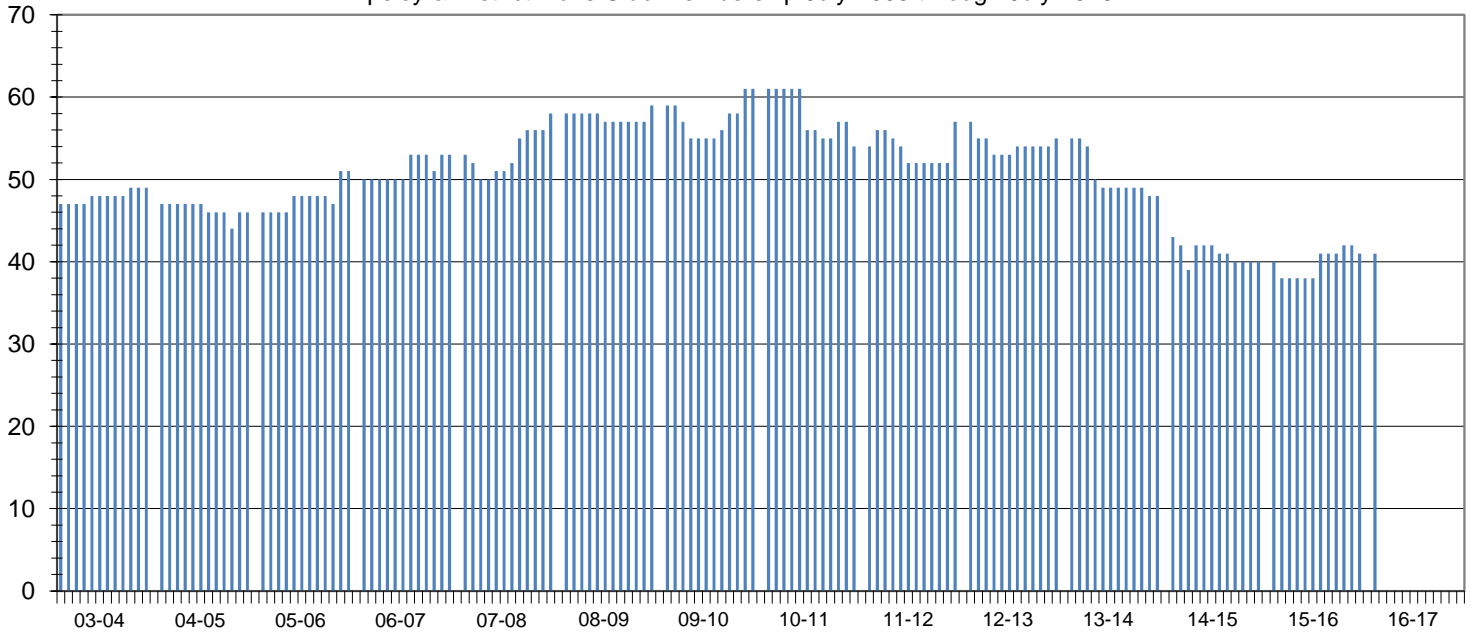

Date: August 13, 2016

Lions Club Health Assessment Report

District: **A3** Zone: **10 North** Club# **029368** Club Name:

Apsley & District

Apsley & District Lions Club Membership July 2003 through July 2016

Club Status: **Good Standing** Last MMR Report: **June 2016**

Club Membership History

Lions Year	New Members	Reinstated Members	Transfer In Members	Dropped Members	Member Count	Net Change	Resigned in Good Standing	Transfer Out in Good Standing	Non-Payment of Dues / Non-Attendance	Other	Moved	Deceased
2003-2004	6	0	0	-4	49	2						
2004-2005	2	0	0	-5	46	-3						
2005-2006	6	0	0	-1	51	5						
2006-2007	6	1	0	-5	53	2						
2007-2008	8	0	0	-3	58	5	0	1	1	0	1	0
2008-2009	3	0	0	-2	59	1	0	0	2	0	0	0
2009-2010	5	0	1	-4	61	2	3	0	0	0	0	1
2010-2011	4	0	1	-12	54	-7	7	0	0	0	3	2
2011-2012	7	0	0	-4	57	3	2	0	0	0	1	1
2012-2013	2	2	0	-6	55	-2	6	0	0	0	0	0
2013-2014	0	0	0	-7	48	-7	0	0	0	0	0	0
2014-2015	0	3	0	-11	40	-8	0	0	0	1	1	1
2015-2016	4	0	0	-3	41	1	0	0	1	1	0	0
2016-2017*	4	0	0	-3	41	1	0	0	0	0	0	0

Current Club Membership Profile

Age		Length of Service			Gender		Dropped Member ** Length of Service	
District Average (years) :		District Average (years) :		Female Lions in District :		District Average (years) :		
65.4		16.6		158		5.3		
Club Average (years) :		Club Average (years) :		Male Lions in District :		Club Average (years) :		
0.0		0.0		25		7.0		
18 - 29 (years)	0	0 - 5 (years)	0	Female Lions in Club :		0 - 1 (years)	7	
30 - 39 (years)	0	6 - 10 (years)	0	6		2 - 3 (years)	8	
40 - 49 (years)	0	11 - 15 (years)	0	Male Lions in Club :		4 - 5 (years)	7	
50 - 59 (years)	0	16 - 20 (years)	0	2		6 - 10 (years)	3	
60 - 69 (years)	0	21 - 25 (years)	0	Family Units		11 - 15 (years)	0	
70 + (years)	0	26 - 30 (years)	0	District Family Units - HH :		16 - 20 (years)	4	
Unknown	41	31 + (years)	0	175		21 + (years)	2	
				District Family Units - 1/2 Dues :				
				183				
				Club Family Units - HH :				
				8				
				Club Family Units - 1/2 Dues :				
				8				

* - current fiscal year-to-date, ** - dropped members do not include deceased members