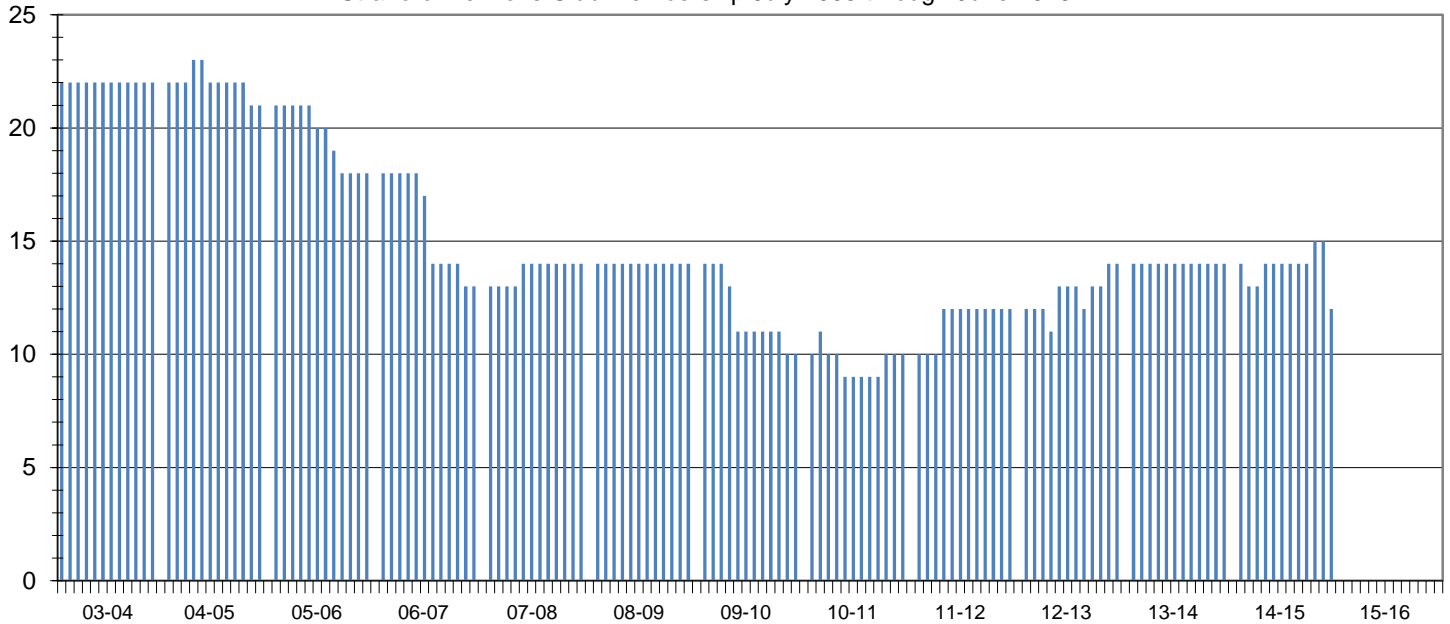

Date: July 15, 2016

Lions Club Health Assessment Report

District: **A2** Zone: **4 West** Club# **014576** Club Name: **Straffordville**

Straffordville Lions Club Membership July 2003 through June 2016

Club Status: **Cancelled** Last MMR Report: **August 2015**

Club Membership History

Lions Year	New Members	Reinstated Members	Transfer In Members	Dropped Members	Member Count	Net Change	Resigned in Good Standing	Transfer Out in Good Standing	Non-Payment of Dues / Non-Attendance	Other	Moved	Deceased
2003-2004	1	0	0	-2	22	-1						
2004-2005	2	0	0	-3	21	-1						
2005-2006	0	0	0	-3	18	-3						
2006-2007	0	0	0	-5	13	-5						
2007-2008	1	0	0	0	14	1	0	0	0	0	0	0
2008-2009	0	0	0	0	14	0	0	0	0	0	0	0
2009-2010	0	0	0	-4	10	-4	2	0	0	0	0	2
2010-2011	2	0	0	-2	10	0	1	0	0	0	0	1
2011-2012	2	0	0	0	12	2	0	0	0	0	0	0
2012-2013	4	0	0	-2	14	2	0	0	1	0	1	0
2013-2014	0	0	0	0	14	0	0	0	0	0	0	0
2014-2015	2	0	0	-4	12	-2	0	0	0	1	0	1
2015-2016*	0	0	0	-12	0	-12	0	0	0	1	0	0

Current Club Membership Profile

Age		Length of Service			Gender			Dropped Member ** Length of Service				
District Average (years) :		66.4	District Average (years) :		17.2	Female Lions in District :		47	0.0%	District Average (years) :		7.1
Club Average (years) :		0.0	Club Average (years) :		0.0	Male Lions in District :		14	0.0%	Club Average (years) :		6.6
18 - 29 (years)	0	0.0%	0 - 5 (years)	0	0.0%	Female Lions in Club :		0	0.0%	0 - 1 (years)	3	42.9%
30 - 39 (years)	0	0.0%	6 - 10 (years)	0	0.0%	Male Lions in Club :		0	0.0%	2 - 3 (years)	1	14.3%
40 - 49 (years)	0	0.0%	11 - 15 (years)	0	0.0%	Family Units						
50 - 59 (years)	0	0.0%	16 - 20 (years)	0	0.0%	District Family Units - HH :			59	6 - 10 (years)	1	14.3%
60 - 69 (years)	0	0.0%	21 - 25 (years)	0	0.0%	District Family Units - 1/2 Dues :			61	11 - 15 (years)	1	14.3%
70 + (years)	0	0.0%	26 - 30 (years)	0	0.0%	Club Family Units - HH :			0	16 - 20 (years)	1	14.3%
Unknown	0	0.0%	31 + (years)	0	0.0%	Club Family Units - 1/2 Dues :			0	21 + (years)	0	0.0%

* - current fiscal year-to-date, ** - dropped members do not include deceased members