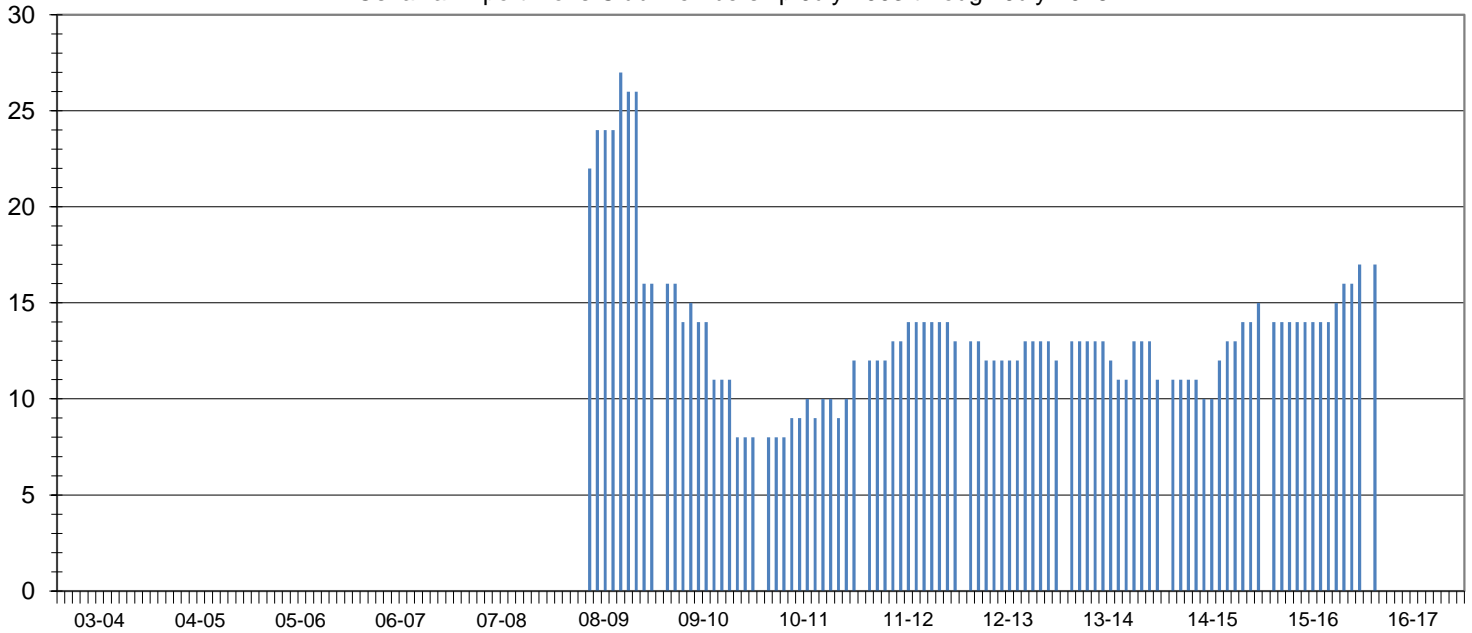

Date: August 13, 2016

Lions Club Health Assessment Report

District: **A16** Zone: **18 East** Club# **103871** Club Name:

Oshawa Airport

Oshawa Airport Lions Club Membership July 2003 through July 2016

Club Status: **Good Standing** Last MMR Report: **June 2016**

Club Membership History

Lions Year	New Members	Reinstated Members	Transfer In Members	Dropped Members	Member Count	Net Change	Resigned in Good Standing	Transfer Out in Good Standing	Non-Payment of Dues / Non-Attendance	Other	Moved	Deceased
2003-2004												
2004-2005												
2005-2006												
2006-2007												
2007-2008												
2008-2009	30	0	0	-14	16	16	2	0	12	0	0	0
2009-2010	1	0	1	-10	8	-8	5	0	2	2	1	0
2010-2011	5	0	1	-2	12	4	1	0	1	0	0	0
2011-2012	1	0	1	-1	13	1	0	0	1	0	0	0
2012-2013	1	0	0	-2	12	-1	0	0	2	0	0	0
2013-2014	2	1	0	-4	11	-1	0	0	0	0	0	0
2014-2015	4	0	1	-1	15	4	0	0	1	0	0	0
2015-2016	2	0	1	-1	17	2	0	0	0	0	0	0
2016-2017*	2	0	1	-1	17	2	0	0	0	0	0	0

Current Club Membership Profile

Age			Length of Service			Gender			Dropped Member ** Length of Service		
District Average (years) : 68.0			District Average (years) : 16.5			Female Lions in District : 125 0.0%			District Average (years) : 5.4		
Club Average (years) : 0.0			Club Average (years) : 0.0			Male Lions in District : 27 0.0%			Club Average (years) : 1.3		
18 - 29 (years)	0	0.0%	0 - 5 (years)	0	0.0%	Female Lions in Club : 0 0.0%			0 - 1 (years)	26	86.7%
30 - 39 (years)	0	0.0%	6 - 10 (years)	0	0.0%	Male Lions in Club : 0 0.0%			2 - 3 (years)	3	10.0%
40 - 49 (years)	0	0.0%	11 - 15 (years)	0	0.0%	Family Units			4 - 5 (years)	1	3.3%
50 - 59 (years)	0	0.0%	16 - 20 (years)	0	0.0%	District Family Units - HH : 139			6 - 10 (years)	0	0.0%
60 - 69 (years)	0	0.0%	21 - 25 (years)	0	0.0%	District Family Units - 1/2 Dues : 152			11 - 15 (years)	0	0.0%
70 + (years)	0	0.0%	26 - 30 (years)	0	0.0%	Club Family Units - HH : 0			16 - 20 (years)	0	0.0%
Unknown	17	0.0%	31 + (years)	0	0.0%	Club Family Units - 1/2 Dues : 0			21 + (years)	0	0.0%