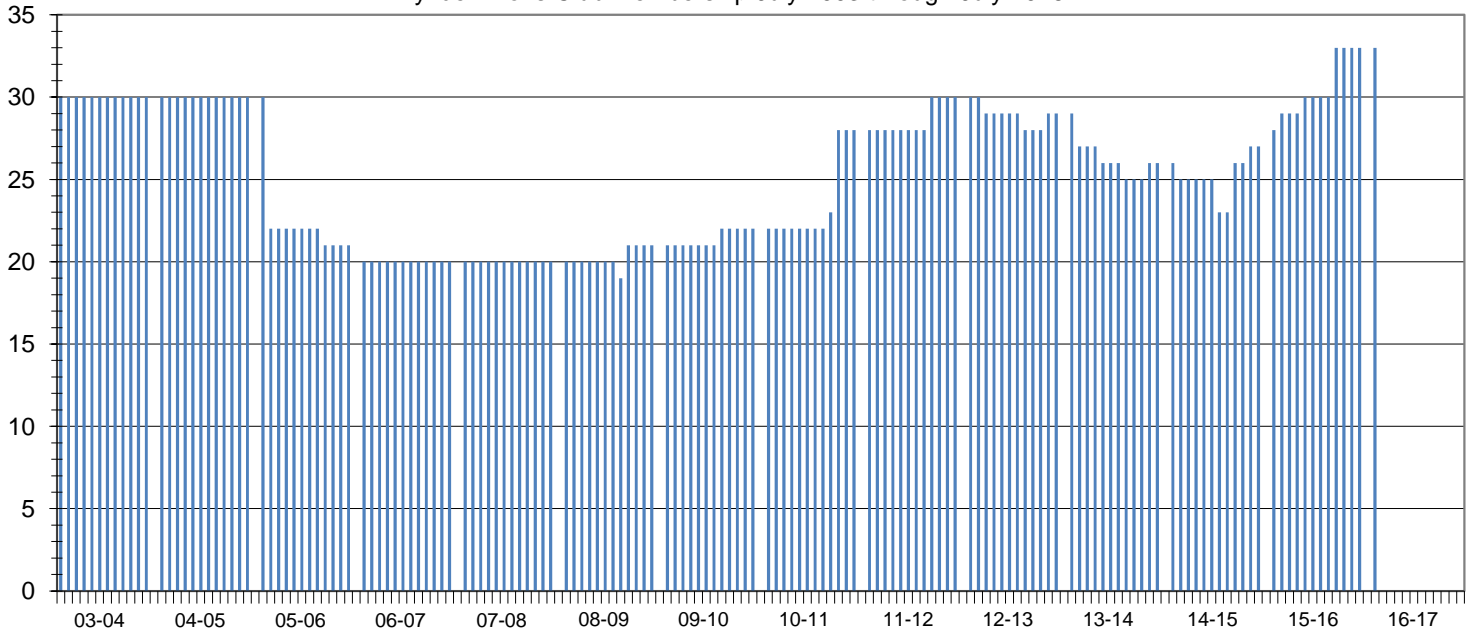

Date: August 13, 2016

Lions Club Health Assessment Report

District: **A15** Zone: **9 South** Club# **014939** Club Name:

Lynden

Lynden Lions Club Membership July 2003 through July 2016

Club Status: **Good Standing** Last MMR Report: **June 2016**

Club Membership History

Lions Year	New Members	Reinstated Members	Transfer In Members	Dropped Members	Member Count	Net Change	Resigned in Good Standing	Transfer Out in Good Standing	Non-Payment of Dues / Non-Attendance	Other	Moved	Deceased
2003-2004												
2004-2005												
2005-2006												
2006-2007												
2007-2008												
2008-2009												
2009-2010												
2010-2011												
2011-2012	3	0	0	-1	30	2	0	0	0	0	1	0
2012-2013	0	1	0	-2	29	-1	2	0	0	0	0	0
2013-2014	2	0	0	-5	26	-3	0	0	1	0	0	0
2014-2015	5	0	0	-4	27	1	0	0	0	0	0	1
2015-2016	6	0	0	0	33	6	0	0	0	0	0	0
2016-2017*	6	0	0	0	33	6	0	0	0	0	0	0

Current Club Membership Profile

Age		Length of Service			Gender			Dropped Member ** Length of Service				
District Average (years) :		67.2	District Average (years) :		15.2	Female Lions in District :		67	176.3%	District Average (years) :		5.5
Club Average (years) :		0.0	Club Average (years) :		0.0	Male Lions in District :		15	39.5%	Club Average (years) :		2.2
18 - 29 (years)	0	0.0%	0 - 5 (years)	0	0.0%	Female Lions in Club :		0	0.0%	0 - 1 (years)	2	50.0%
30 - 39 (years)	0	0.0%	6 - 10 (years)	0	0.0%	Male Lions in Club :		0	0.0%	2 - 3 (years)	2	50.0%
40 - 49 (years)	0	0.0%	11 - 15 (years)	0	0.0%	Family Units						
50 - 59 (years)	0	0.0%	16 - 20 (years)	0	0.0%	District Family Units - HH :		81		4 - 5 (years)	0	0.0%
60 - 69 (years)	0	0.0%	21 - 25 (years)	0	0.0%	District Family Units - 1/2 Dues :		82		6 - 10 (years)	0	0.0%
70 + (years)	0	0.0%	26 - 30 (years)	0	0.0%	Club Family Units - HH :		0		11 - 15 (years)	0	0.0%
Unknown	33	0.0%	31 + (years)	0	0.0%	Club Family Units - 1/2 Dues :		0		16 - 20 (years)	0	0.0%
										21 + (years)	0	0.0%