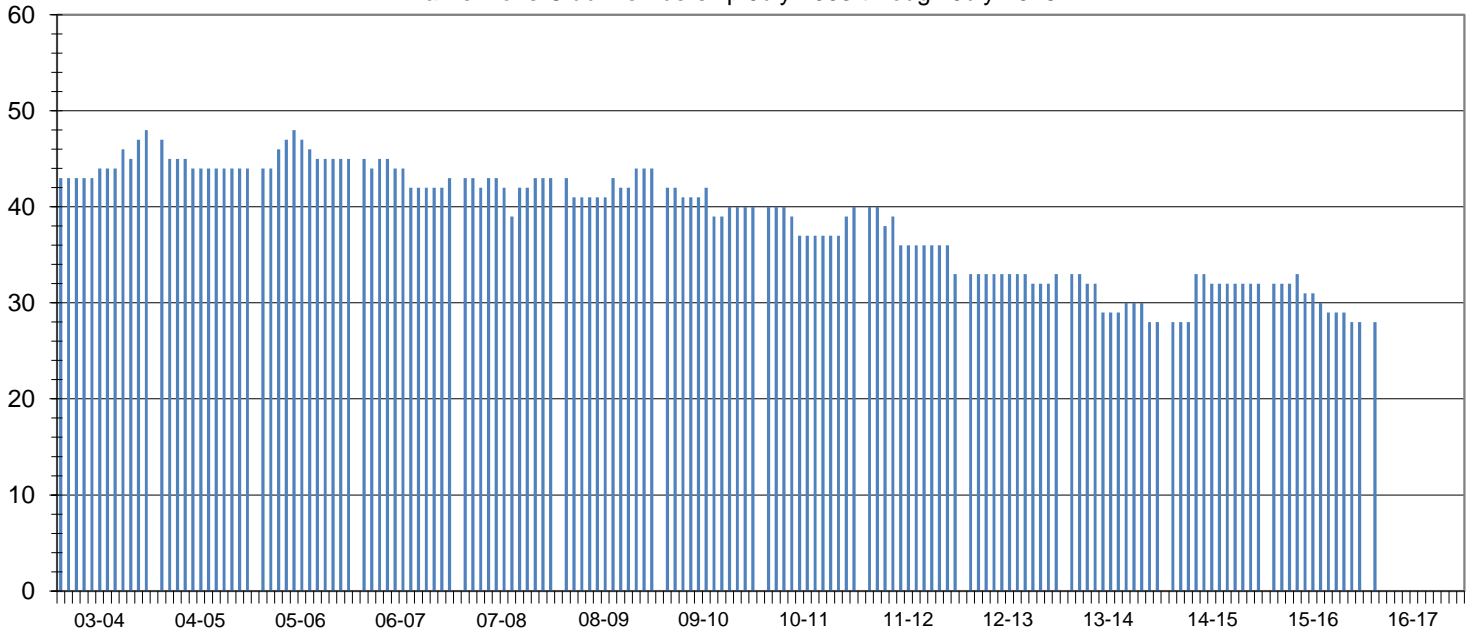

Date: August 13, 2016

Lions Club Health Assessment Report

District: **A12** Zone: **36 East** Club# **014957** Club Name:

Barrie

Barrie Lions Club Membership July 2003 through July 2016

Club Status: **Good Standing** Last MMR Report: **June 2016**

Club Membership History

Lions Year	New Members	Reinstated Members	Transfer In Members	Dropped Members	Member Count	Net Change	Resigned in Good Standing	Transfer Out in Good Standing	Non-Payment of Dues / Non-Attendance	Other	Moved	Deceased
2003-2004	4	0	3	-3	48	4						
2004-2005	0	1	0	-5	44	-4						
2005-2006	3	0	1	-3	45	1						
2006-2007	4	0	0	-6	43	-2						
2007-2008	4	2	0	-6	43	0	1	0	1	4	0	0
2008-2009	2	0	2	-3	44	1	1	2	0	0	0	0
2009-2010	3	0	0	-7	40	-4	0	2	1	2	0	2
2010-2011	1	0	4	-5	40	0	1	0	2	0	1	1
2011-2012	1	0	1	-9	33	-7	3	2	3	0	0	1
2012-2013	2	0	0	-2	33	0	1	0	0	0	0	1
2013-2014	1	0	0	-6	28	-5	0	0	0	0	0	1
2014-2015	2	0	4	-2	32	4	0	0	2	0	0	0
2015-2016	1	0	0	-5	28	-4	0	0	0	0	0	2
2016-2017*	1	0	0	-5	28	-4	0	0	0	0	0	0

Current Club Membership Profile

Age			Length of Service			Gender			Dropped Member ** Length of Service		
District Average (years) : 69.0			District Average (years) : 18.7			Female Lions in District : 97		9700.0%	District Average (years) : 6.4		
Club Average (years) : 0.0			Club Average (years) : 0.0			Male Lions in District : 16		1600.0%	Club Average (years) : 11.3		
18 - 29 (years)	0	0.0%	0 - 5 (years)	0	0.0%	Female Lions in Club : 4		0.0%	0 - 1 (years)	10	34.5%
30 - 39 (years)	0	0.0%	6 - 10 (years)	0	0.0%	Male Lions in Club : 0		0.0%	2 - 3 (years)	2	6.9%
40 - 49 (years)	0	0.0%	11 - 15 (years)	0	0.0%	Family Units					
50 - 59 (years)	0	0.0%	16 - 20 (years)	0	0.0%	District Family Units - HH :		108	6 - 10 (years)	5	17.2%
60 - 69 (years)	0	0.0%	21 - 25 (years)	0	0.0%	District Family Units - 1/2 Dues :		113	11 - 15 (years)	4	13.8%
70 + (years)	0	0.0%	26 - 30 (years)	0	0.0%	Club Family Units - HH :		4	16 - 20 (years)	1	3.4%
Unknown	28	0.0%	31 + (years)	0	0.0%	Club Family Units - 1/2 Dues :		4	21 + (years)	6	20.7%

* - current fiscal year-to-date, ** - dropped members do not include deceased members