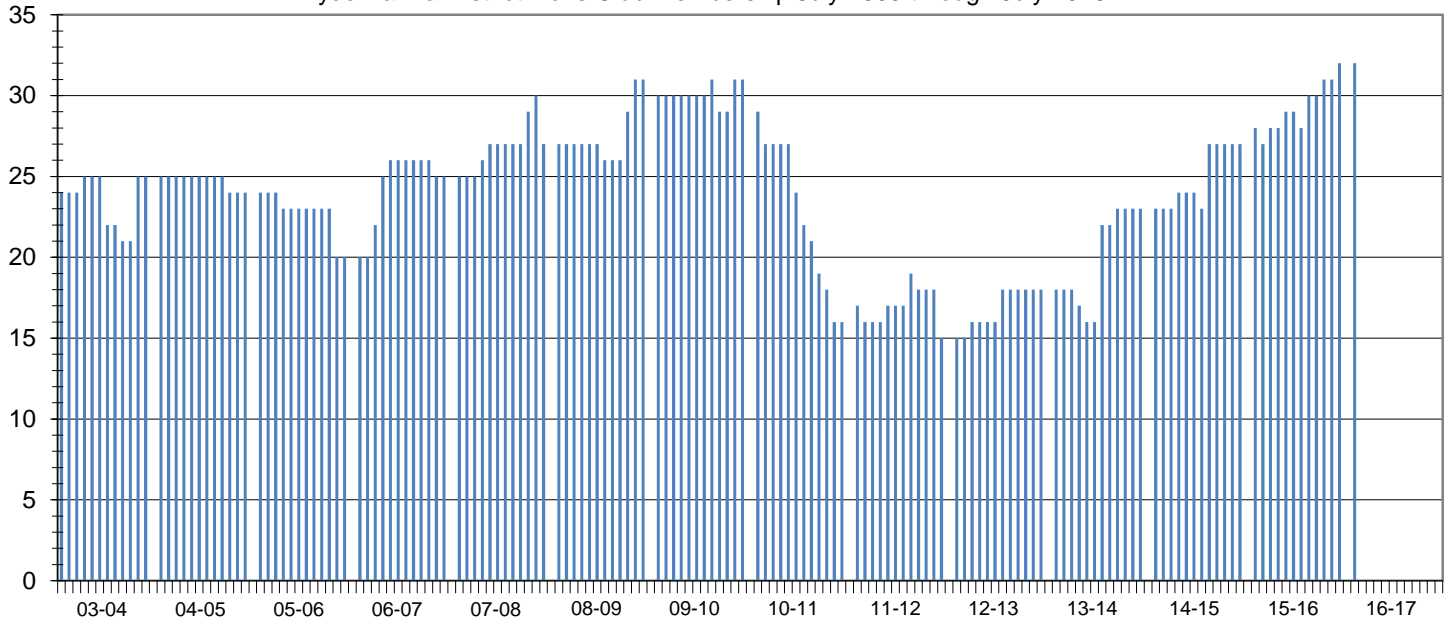

Club Status: **Good Standing** Last MMR Report: **June 2016**

Club Membership History

Lions Year	New Members	Reinstated Members	Transfer In Members	Dropped Members	Member Count	Net Change	Resigned in Good Standing	Transfer Out in Good Standing	Non-Payment of Dues / Non-Attendance	Other	Moved	Deceased
2003-2004	0	0	6	-6	25	0						
2004-2005	2	0	2	-5	24	-1						
2005-2006	3	0	1	-8	20	-4						
2006-2007	4	0	3	-2	25	5						
2007-2008	4	0	1	-3	27	2	2	0	0	0	1	0
2008-2009	5	0	0	-1	31	4	1	0	0	0	0	0
2009-2010	2	1	0	-3	31	0	3	0	0	0	0	0
2010-2011	0	0	0	-15	16	-15	3	10	2	0	0	0
2011-2012	6	0	0	-7	15	-1	1	3	3	0	0	0
2012-2013	3	0	2	-2	18	3	0	0	1	0	0	1
2013-2014	8	0	0	-3	23	5	0	0	0	0	0	1
2014-2015	3	0	2	-1	27	4	0	0	0	0	0	0
2015-2016	7	0	0	-2	32	5	0	0	0	0	0	1
2016-2017*	7	0	0	-2	32	5	0	0	0	0	0	0

Current Club Membership Profile

Age			Length of Service			Gender			Dropped Member ** Length of Service						
District Average (years) :			District Average (years) :			Female Lions in District :		89	741.7%		District Average (years) :		6.4		
Club Average (years) :			Club Average (years) :			Male Lions in District :		8	66.7%		Club Average (years) :		4.2		
18 - 29 (years)			0 - 5 (years)			Female Lions in Club :		5	0.0%		0 - 1 (years)		11	36.7%	
30 - 39 (years)			6 - 10 (years)			Male Lions in Club :		0	0.0%		2 - 3 (years)		11	36.7%	
40 - 49 (years)			11 - 15 (years)			Family Units						4 - 5 (years)		2	6.7%
50 - 59 (years)			16 - 20 (years)			District Family Units - HH :			95			6 - 10 (years)		4	13.3%
60 - 69 (years)			21 - 25 (years)			District Family Units - 1/2 Dues :			97			11 - 15 (years)		0	0.0%
70 + (years)			26 - 30 (years)			Club Family Units - HH :			5			16 - 20 (years)		1	3.3%
Unknown			31 + (years)			Club Family Units - 1/2 Dues :			5			21 + (years)		1	3.3%