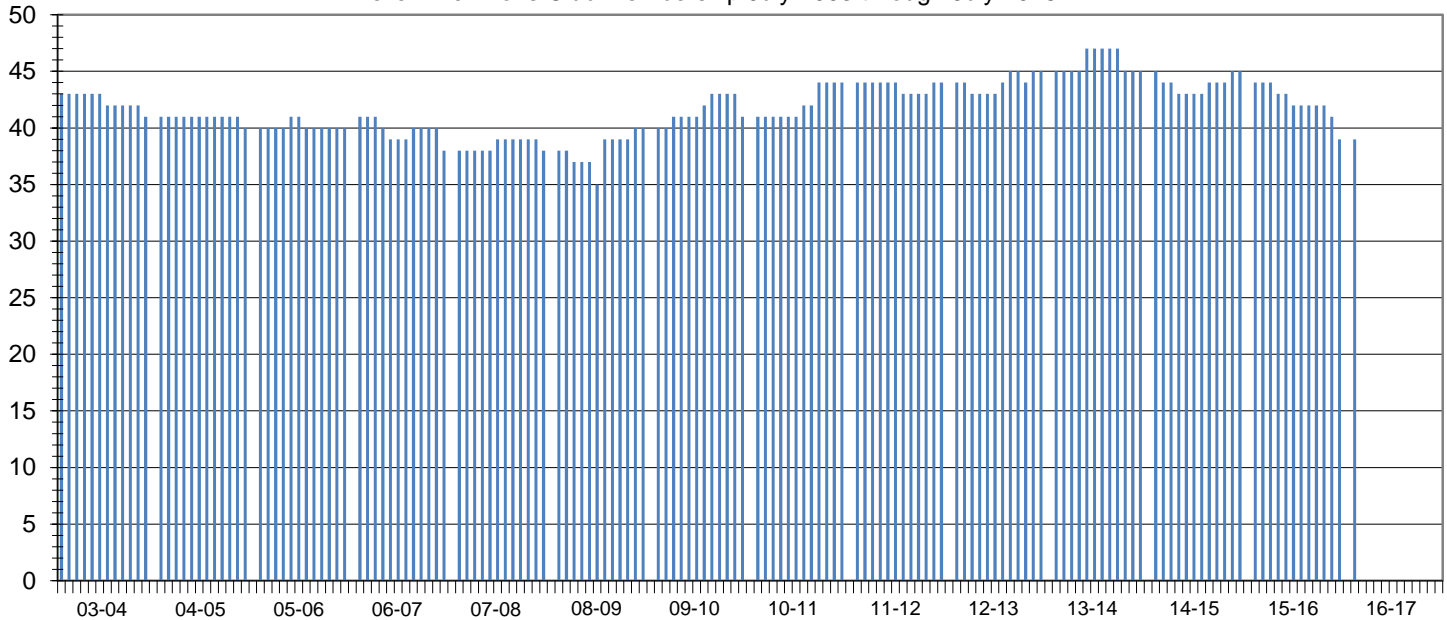

Date: August 16, 2016

Lions Club Health Assessment Report

District: **A1** Zone: **1** Club# **014508** Club Name: **Belle River**

Belle River Lions Club Membership July 2003 through July 2016

Club Status: **Good Standing** Last MMR Report: **June 2016**

Club Membership History

Lions Year	New Members	Reinstated Members	Transfer In Members	Dropped Members	Member Count	Net Change	Resigned in Good Standing	Transfer Out in Good Standing	Non-Payment of Dues / Non-Attendance	Other	Moved	Deceased
2003-2004	0	0	1	-2	41	-1						
2004-2005	0	0	0	-1	40	-1						
2005-2006	2	0	0	-2	40	0						
2006-2007	4	0	0	-6	38	-2						
2007-2008	1	0	0	-1	38	0	1	0	0	0	0	0
2008-2009	6	0	0	-4	40	2	1	0	2	0	0	1
2009-2010	3	0	0	-2	41	1	0	0	2	0	0	0
2010-2011	4	0	0	-1	44	3	0	0	0	0	1	0
2011-2012	1	0	0	-1	44	0	0	0	0	0	0	1
2012-2013	2	0	1	-2	45	1	0	0	0	0	1	1
2013-2014	2	0	0	-2	45	0	0	0	0	0	0	0
2014-2015	1	1	1	-3	45	0	0	0	0	0	1	1
2015-2016	1	0	1	-8	39	-6	0	0	3	0	0	2
2016-2017*	1	0	1	-8	39	-6	0	0	0	0	0	0

Current Club Membership Profile

Age		Length of Service			Gender		Dropped Member ** Length of Service		
District Average (years) :		District Average (years) :		District Average (years) :		Female Lions in District :		District Average (years) :	
66.2		18.4		741.7%		89		6.4	
Club Average (years) :		Club Average (years) :		Male Lions in District :		8		Club Average (years) :	
0.0		0.0		66.7%		2		11.3	
18 - 29 (years)	0	0 - 5 (years)	0	Female Lions in Club :	2		0 - 1 (years)	4	33.3%
30 - 39 (years)	0	6 - 10 (years)	0	Male Lions in Club :	2		2 - 3 (years)	3	25.0%
40 - 49 (years)	0	11 - 15 (years)	0	Family Units			4 - 5 (years)	0	0.0%
50 - 59 (years)	0	16 - 20 (years)	0	District Family Units - HH :		95	6 - 10 (years)	2	16.7%
60 - 69 (years)	0	21 - 25 (years)	0	District Family Units - 1/2 Dues :		97	11 - 15 (years)	0	0.0%
70 + (years)	0	26 - 30 (years)	0	Club Family Units - HH :		4	16 - 20 (years)	0	0.0%
Unknown	39	31 + (years)	0	Club Family Units - 1/2 Dues :		4	21 + (years)	3	25.0%

* - current fiscal year-to-date, ** - dropped members do not include deceased members