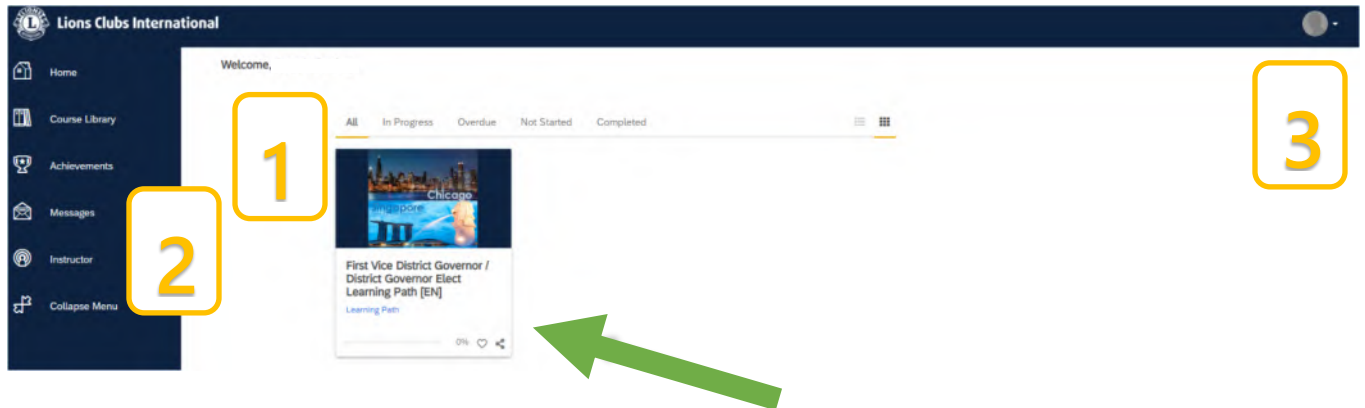

MyLCI	MyLion	Shop	Insights	Learn
Tools for Lion leaders. <ul style="list-style-type: none">• Manage your membership• Create district & club profile• Check club voter eligibility• Document & plan conventions• Check application status	Connect. Serve. Report. <ul style="list-style-type: none">• Report service• Plan service projects• Connect with other Lions• Create personal profile	Buy all things Lions <ul style="list-style-type: none">• Order club essentials• Order awards, pins and more• Get great Lions gifts	Increased knowledge. Increased impact. <ul style="list-style-type: none">• Explore membership trends• Explore club trends• View service activity impact• Track Foundation donations	Learn. Grow. Lead. <ul style="list-style-type: none">• Take free online courses• Encourage your personal growth• Access leadership tools and insights
GO	GO	GO	GO	GO

Step 5: Click the “Go” button under Lions Learning Center.

Learn. Grow. Lead.

Online Training	Lions Learning Center
<ul style="list-style-type: none">• Take free online courses• Encourage your personal growth• Access leadership tools and insights	GO
Institute Training Apply to attend Lions Clubs International directed institute in your area! Search our website for the institutes listed below for more information and to apply! <ul style="list-style-type: none">• Advanced Lions Leadership Institute (ALLI)• Faculty Development Institute (FDI)• Lions Certified Instructor Program (LCIP)	GO
Local Training	GO

Accessing the Lions Learning Center

Step 6: Select a course by clicking on a tile.

Personal Homepage/Dashboard

1. In this section, the following tabs are listed for sorting your courses:
 - All (courses that are In Progress and Not Started)
 - In Progress courses
 - Overdue courses
 - Not Started courses
 - Completed courses
2. Navigation options
3. User profile (viewed by selecting My Profile & Settings)